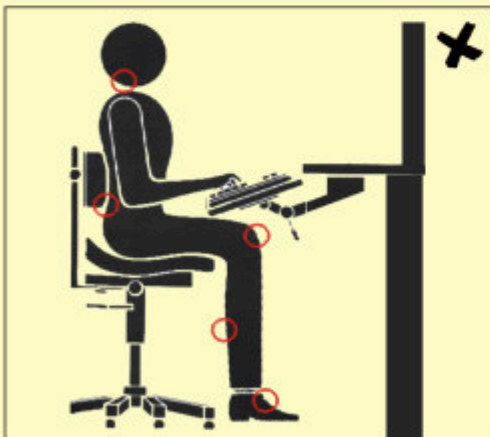

Ergonomically designed Foot rest

innofitt

Provides Support.....Reduces Strain and Fatigue.....Enhances Productivity.

ErgoREST Angle Adjustable Foot Rest.

- Aids correct posture
- Alleviates strain
- Lessens lower back stiffness
- Chrome plated heavy-duty metal frame
- Rubber base for an anti-slip surface
- Adjustable angle to suit individual comfort
- Platform Size: 445 mm (W) x 295 mm (D)

Ergonomic Design

ErgoREST is designed to alleviate pain and reduce fatigue caused due to long working hours of sitting at a workstation.

India's No. 1 in Innovative Fittings for Office Interiors

H.O & Sales Office