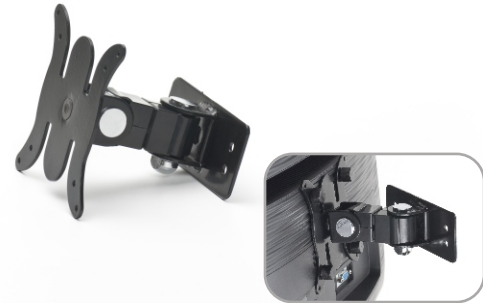

LCD Holder (Single Link) [Wall Mount]

Product Code : IS EV WM S

- Increased viewing comfort. Reduces eye, back & neck strain
- Portrait & Landscape viewing option
- Compatible with all VESA Standard Monitors (75 mm & 100 mm)
- Suitable for fixing on Wall as well as on Partition
- Colour : Black (Other colours on request)
- Supports monitor upto 18 kgs (39 lbs)
- Suitable for monitors upto 22".

45° Tilt
30° Swivel